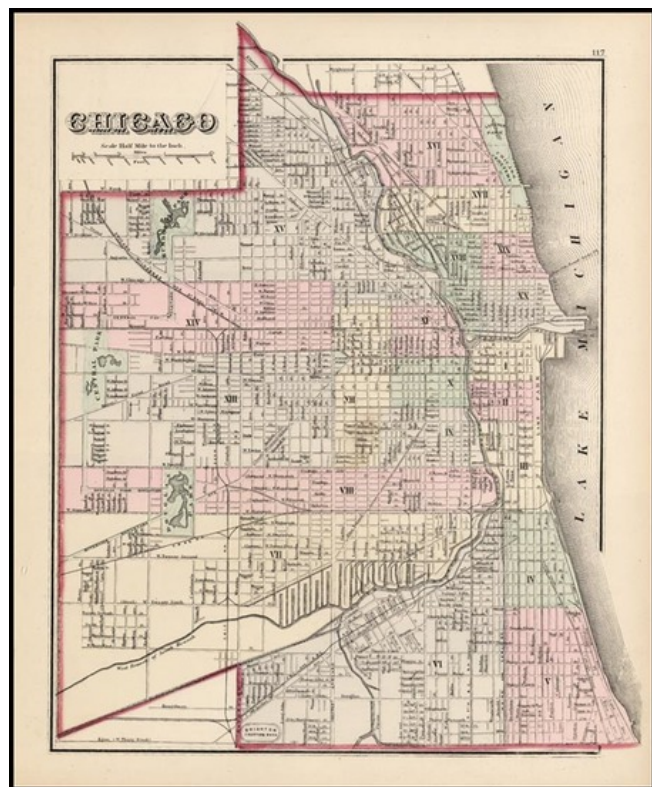

Barry Lawrence Ruderman Antique Maps Inc.

7407 La Jolla Boulevard
La Jolla, CA 92037

www.raremaps.com

(858) 551-8500
blr@raremaps.com

Chicago

Stock#: m0682
Map Maker: Gray
Date: 1873
Place: Philadelphia
Color: Hand Colored
Condition: VG+
Size: 15.5 x 12.5 inches
Price: SOLD

Description:

Detailed map of Chicago, hand colored by wards.

Shows streets, roads, rail lines, buildings, parks, light house and other interesting features. One of the best commercial atlas maps of the era. From one of the leading American map publisher of the 1870s.