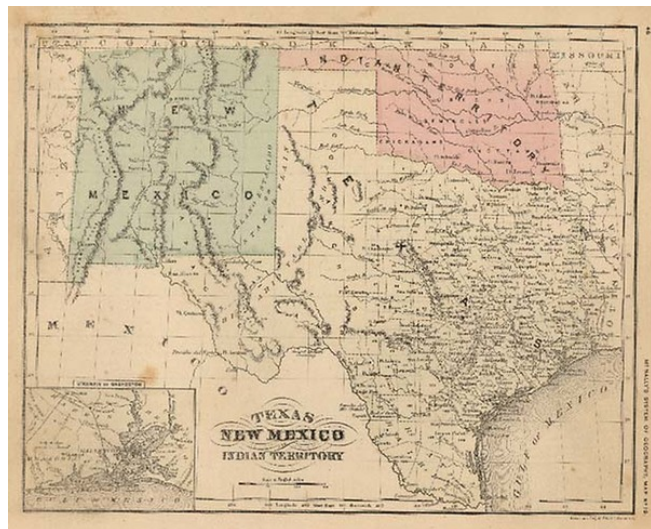

Barry Lawrence Ruderman Antique Maps Inc.

7407 La Jolla Boulevard
La Jolla, CA 92037

www.raremaps.com

(858) 551-8500
blr@raremaps.com

Texas, New Mexico and Indian Territory

Stock#: m0453
Map Maker: Rand McNally & Company
Date: 1869
Place: New York
Color: Hand Colored
Condition: VG+
Size: 10.5 x 8.5 inches
Price: SOLD

Description:

Terrific post-Civil War school atlas map of the region. Shows counties, towns, forts, Indian Tribes, rivers, and other details. Inset of Galveston area.

Detailed Condition: