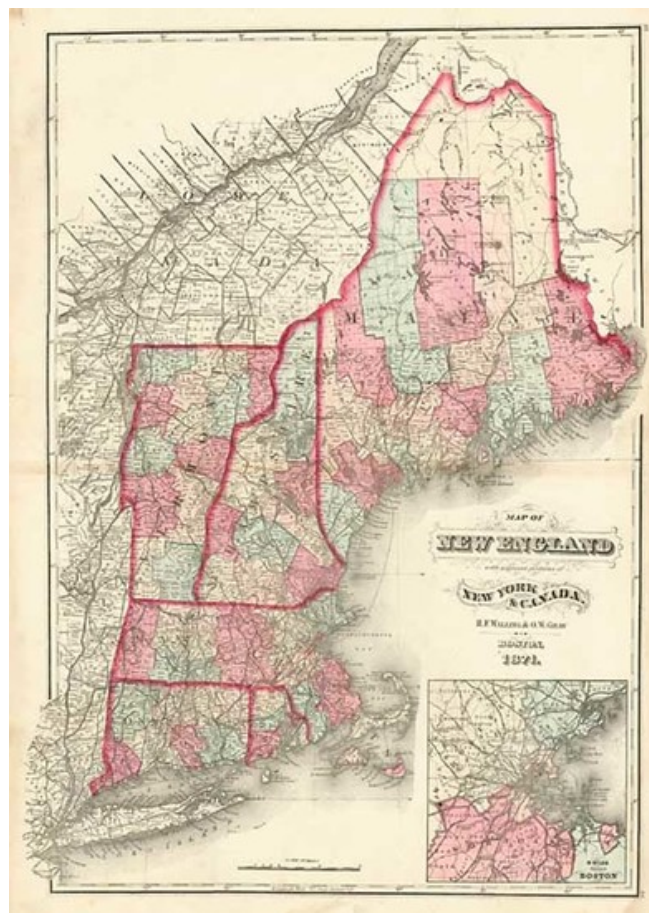

## Map of New England with adjacent portions of New York & Canada ... 1871

**Stock#:** m0196  
**Map Maker:** Walling & Gray  
**Date:** 1871  
**Place:** Boston  
**Color:** Hand Colored  
**Condition:** VG  
**Size:** 22 x 15 inches  
**Price:** SOLD

### Description:

Detailed map of New England colored by county. Shows towns, railways, travel routes, and ferry routes. Inset of 15 miles around Boston shows rail and travel routes. A nice decorative example.