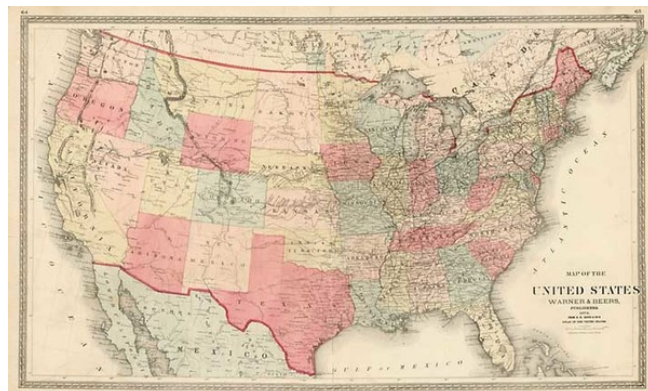

## Map of the United States ...1872

**Stock#:** m0062  
**Map Maker:** Lloyd  
**Date:** 1872  
**Place:** New York  
**Color:** Hand Colored  
**Condition:** VG  
**Size:** 28 x 17 inches  
**Price:** SOLD

### Description:

Large map of the United States, hand colored by state and showing towns, railroad routes, explorer's routes etc. One Dakota shown. A bit of misfolding, else a nice example.