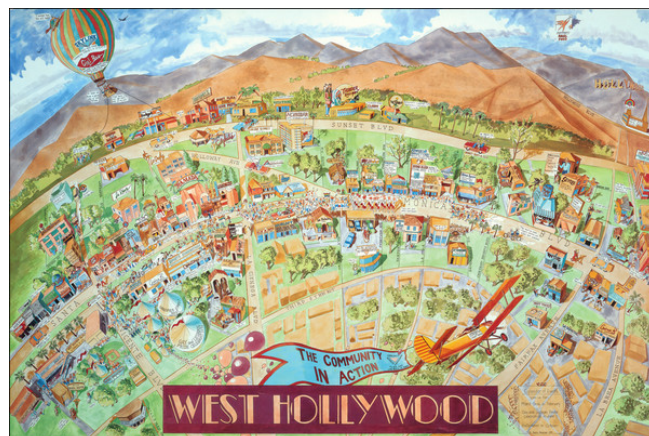

Description:

Rare West Hollywood Poster Map

This 1993 pictorial map, drawn by storyboard artist Marc Vena, vibrantly captures the essence of West Hollywood, or "We-Ho," celebrated for its dynamic gay nightlife and cultural inclusivity, showcasing the bustling street scenes and the community's commitment to diversity and acceptance.

Centered on West Hollywood's Pride Parade, the map shows 25 gay bars, 26 specialty shops, and 69 gay-friendly restaurants, all of which contributed to the town's reputation as the heart of gay nightlife in Los Angeles.

Balloons hover above, a symbol perhaps of celebration and visibility, while the iconic signage of Santa Monica Boulevard and Sunset Boulevard anchor the map geographically. Notably, the map includes the esteemed One Archives Gallery and Museum, which pays homage to the LGBTQ community's history.

The map serves as a historical document of a pivotal time in LGBTQ history, a period when communities like West Hollywood were asserting their presence and advocating for rights and recognition. It also highlights West Hollywood's commitment to cultural enrichment and education through institutions like its fine library, further underscoring the community's depth beyond its nightlife.