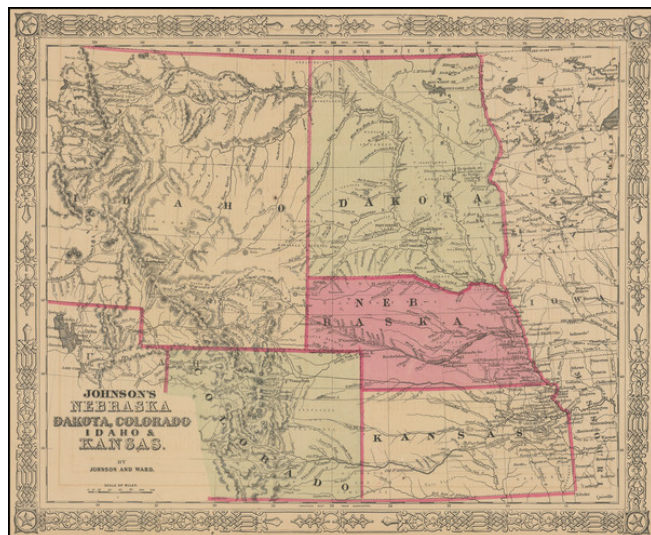

## Johnson's Nebraska, Dakota, Colorado Idaho & Kansas (First Appearance of Idaho Territory / Including The Future Montana & Wyoming Territories!)

**Stock#:** 99747  
**Map Maker:** Johnson & Ward  
**Date:** 1864  
**Place:** New York  
**Color:** Color  
**Condition:** VG  
**Size:** 16 x 13 inches  
**Price:** \$ 275.00

#### *The Earliest Appearance of Idaho Territory--Including The Future Montana & Wyoming Territories*

Third in series of Johnson maps showing evolution of the mapping of these western territories.

The most notable feature of the map is the massive Idaho Territory, which incorporates all of the future Wyoming and Montana Territories. Formed in March 1863, Idaho Territory remained in this configuration until May of 1864, when Montana Territory was created, making this configuration a rare and short lived occurrence.

Shows towns, railroads, explorer's routes, mountains, rivers, etc.