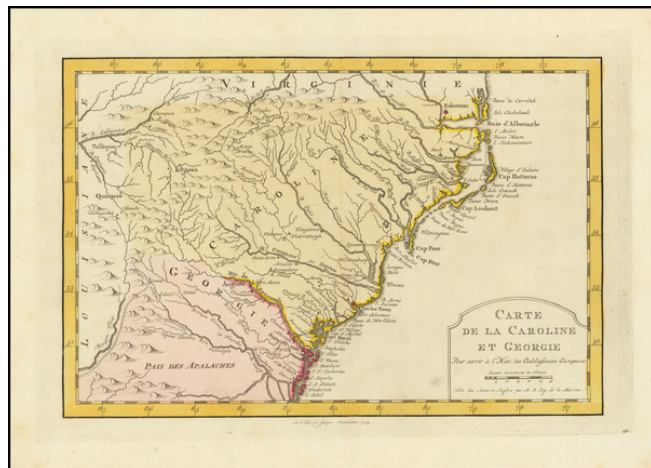

## [ Carolinas & Georgia ] Carte De La Caroline Et Georgie . . .

**Stock#:** 99744  
**Map Maker:** Krevelt  
**Date:** 1773  
**Place:** Amsterdam  
**Color:** Hand Colored  
**Condition:** VG+  
**Size:** 11 x 7.5 inches  
**Price:** \$ 395.00

### Description:

Detailed map of the region from just north of Albemarle to Jekil Isle, extending inland to the Appalachians and showing part of Eastern Tennessee.

Shows extensive river system, mountains, islands and some early settlements on both sides of the mountains.

A nice early regional map. From the Dutch edition of Bellin's *Histoire General des Voyages*.