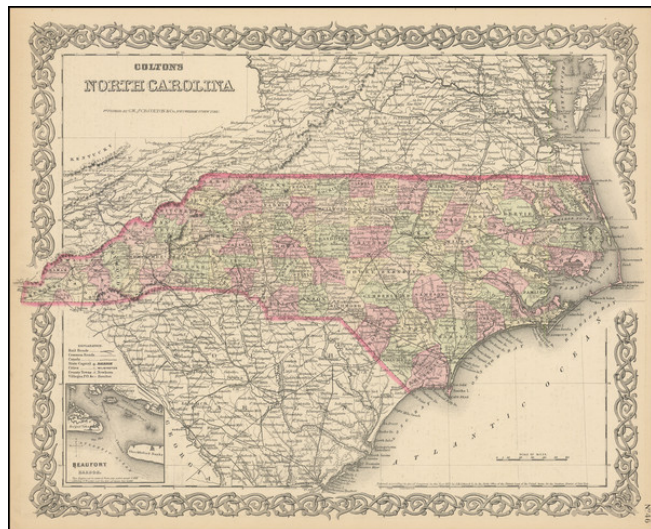

## Colton's North Carolina

**Stock#:** 99559  
**Map Maker:** Colton  
**Date:** 1878  
**Place:** New York  
**Color:** Hand Colored  
**Condition:** VG+  
**Size:** 16 x 13 inches  
**Price:** \$ 175.00

### Description:

Detailed map of North Carolina, colored by counties.

Shows roads, railroads, towns, villages, post offices, rivers, lakes, stations and a host of other details. Inset map of Beaufort. Decorative border. A terrific map, from JH Colton, one of the most prolific American mapmakers of the mid-19th Century.