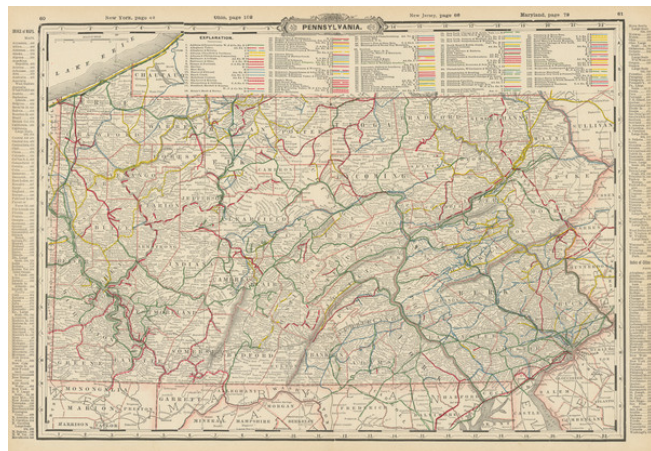

Barry Lawrence Ruderman Antique Maps Inc.

7407 La Jolla Boulevard
La Jolla, CA 92037

www.raremaps.com

(858) 551-8500
blr@raremaps.com

Pennsylvania

Stock#: 99557
Map Maker: Cram

Date: 1895
Place: Chicago
Color: Color
Condition: VG+
Size: 22 x 16 inches

Price: \$ 145.00

Description:

Detailed railroad map of Pennsylvania from Cram's *Standard American Railway Atlas*.

The map shows counties, railroad lines, towns, rivers, township surveys, lakes, mountains, creeks, waterfalls, and a host of other information.

The map locates nearly 100 railroads, each of which with color coding.

Detailed Condition: