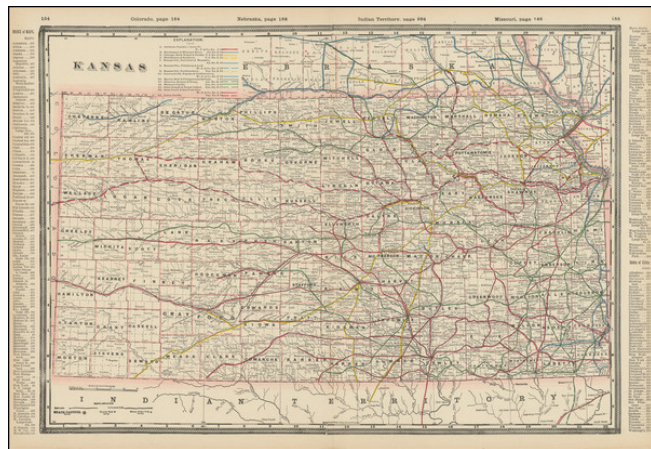

Barry Lawrence Ruderman Antique Maps Inc.

7407 La Jolla Boulevard
La Jolla, CA 92037

www.raremaps.com

(858) 551-8500
blr@raremaps.com

Kansas

Stock#: 99531
Map Maker: Cram
Date: 1895
Place: Chicago
Color: Outline Color
Condition: VG+
Size: 22 x 16 inches
Price: \$ 145.00

Description:

Detailed railroad map of Kansas, published by George F. Cram in his *American Railway Atlas*,

The map shows counties, railroad lines, towns, rivers, township surveys, lakes, creeks, and a host of other information.