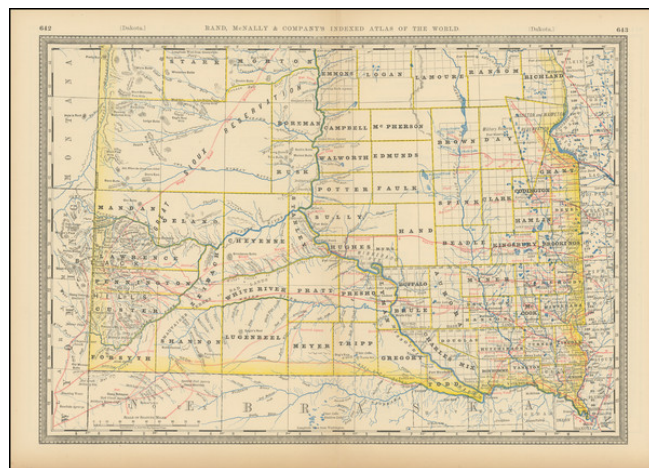

Barry Lawrence Ruderman Antique Maps Inc.

7407 La Jolla Boulevard
La Jolla, CA 92037

www.raremaps.com

(858) 551-8500
blr@raremaps.com

South Dakota

Stock#: 99482
Map Maker: Rand & McNally
Date: 1889 circa
Place: Chicago
Color: Hand Colored
Condition: VG+
Size: 19 x 13 inches
Price: SOLD

Description:

Detailed map of South Dakota.

Colored by county. Shows nice detail, including towns, roads, railroads, mountains, rivers, etc.

Detailed Condition: