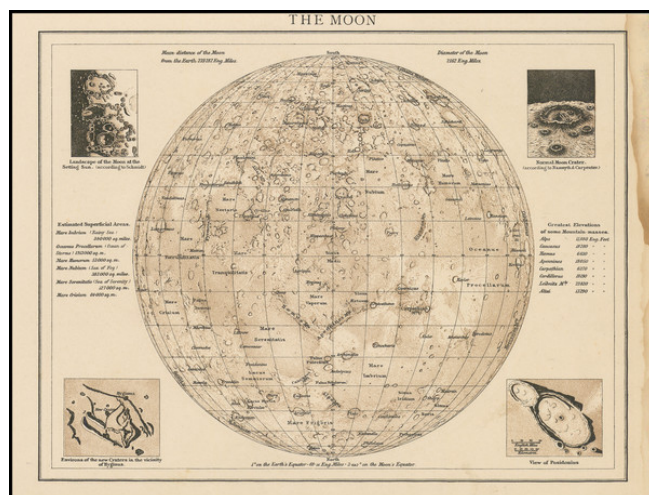

Barry Lawrence Ruderman Antique Maps Inc.

7407 La Jolla Boulevard
La Jolla, CA 92037

www.raremaps.com

(858) 551-8500
blr@raremaps.com

The Moon

Stock#: 99376
Map Maker: Times Atlas
Date: 1900 circa
Place: London
Color: Uncolored
Condition: Good
Size: 9.5 x 7.5 inches
Price: \$ 125.00

Description:

This image represents a detailed lunar map from circa 1900, showcasing the moon's surface with a level of detail that reflects the astronomical knowledge and cartographic techniques of the era. The map displays a rich tapestry of lunar features, with meticulously labeled craters, maria (dark plains), and mountain ranges, all situated against a grid system that denotes lunar coordinates.

The map also includes a comparative scale showing the greatest elevations of both terrestrial and lunar mountain masses, highlighting peaks such as Alps, Caucasus, and Apennines on the moon, juxtaposed with the Earth's Mount Everest for scale. The "Environs of the new Craters in the vicinity of Hyginus" provides a close-up of a specific lunar region, allowing for a more detailed inspection of the moon's geography.

Practical details such as the "mean distance of the Moon from the Earth" and the "Diameter of the Moon" are presented, giving a quantitative understanding of the moon's size and its relation to Earth. The bottom of the map includes a reference scale in English miles, offering a sense of the vast distances that separate the features on the lunar surface.