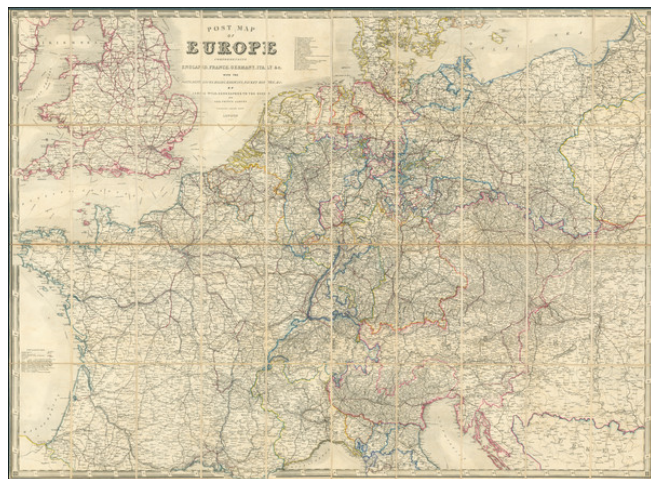

**Barry Lawrence Ruderman
Antique Maps Inc.**

7407 La Jolla Boulevard
La Jolla, CA 92037

www.raremaps.com

(858) 551-8500
blr@raremaps.com

**Post Map of Europe Comprehending England, France, Germany, Italy &c. with the
Posts, Distances, Roads, Railways, Packet Routes &c. . . .**

Stock#: 99347
Map Maker: Wyld
Date: 1849
Place: London
Color: Outline Color
Condition: VG
Size: 47 x 35 inches
Price: \$ 345.00

Description:

Large detailed postal map of Europe, extending east to the routes connecting Cracow and Warsaw.

Detailed Condition:

Segmented and laid on linen, with original slipcase.