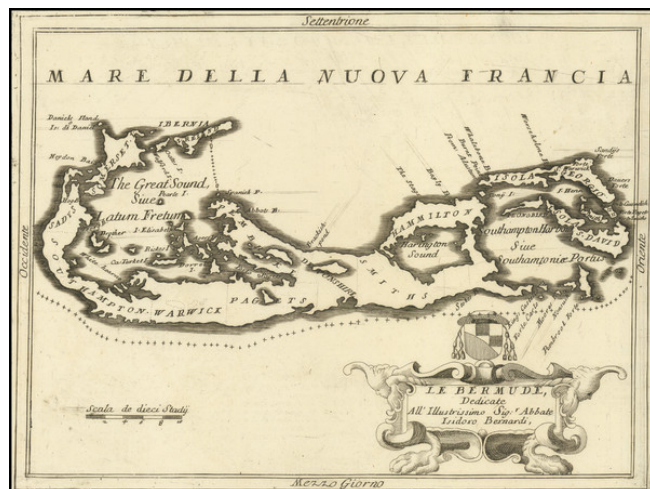

Barry Lawrence Ruderman Antique Maps Inc.

7407 La Jolla Boulevard
La Jolla, CA 92037

www.raremaps.com

(858) 551-8500
blr@raremaps.com

Le Bermude Dedicate All'Illustrissimo Sigr. Abbate Isidoro Bernardi

Stock#: 99264
Map Maker: Coronelli
Date: 1690
Place: Venice
Color: Uncolored
Condition: VG
Size: 12 x 9 inches
Price: \$ 795.00

Description:

Decorative early map of Bermuda, from Coronelli's *Corso Geografico Universale*

Identifies the parishes, harbors, towns and other details within the islands. Fine detail shown.

Detailed Condition: