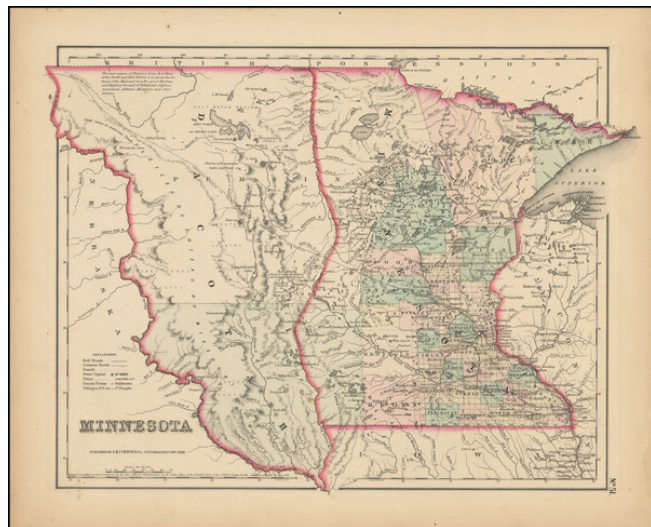

Barry Lawrence Ruderman Antique Maps Inc.

7407 La Jolla Boulevard
La Jolla, CA 92037

www.raremaps.com

(858) 551-8500
blr@raremaps.com

Minnesota

Stock#: 99240
Map Maker: Colton
Date: 1857
Place: New York
Color: Hand Colored
Condition: VG+
Size: 15.5 x 13 inches
Price: \$ 295.00

Description:

Fine example of the scarce 1857 state of Colton's map of Minnesota Territory, which extends to the Missouri River.

Massive Pembina County and Yankton Country dominate the western 2/3rds of the map. Only a handful of counties appear in Minnesota, north of the Mississippi River.

The map shows many Indian Tribes, villages and other early notes, along with early towns and roads. Only a small portion of Minnesota has been surveyed.

States

Strangely enough, the 1855 edition has a somewhat more modern-looking western border to the Territory, running approximately straight north to south.

In the 1857 edition, the western border of the Territory is more undulating.

Detailed Condition:

Original hand-color.