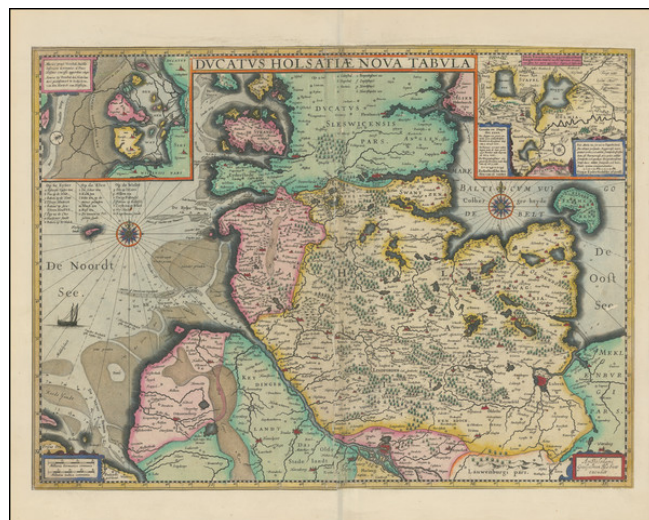

## Ducatus Holsatiae Nova Tabula

**Stock#:** 99231  
**Map Maker:** Blaeu  
**Date:** 1634  
**Place:** Amsterdam  
**Color:** Color  
**Condition:** VG  
**Size:** 20 x 15 inches  
**Price:** \$ 375.00

### Description:

Full original color example of Blaeu's ap of the Duchy of Holstein.

Includes 2 large inset maps. Extends to Hamburg, Lubeck, Kiel, etc.

### Detailed Condition:

Original hand color. Trimmed to neatline and mounted on heavy paper.