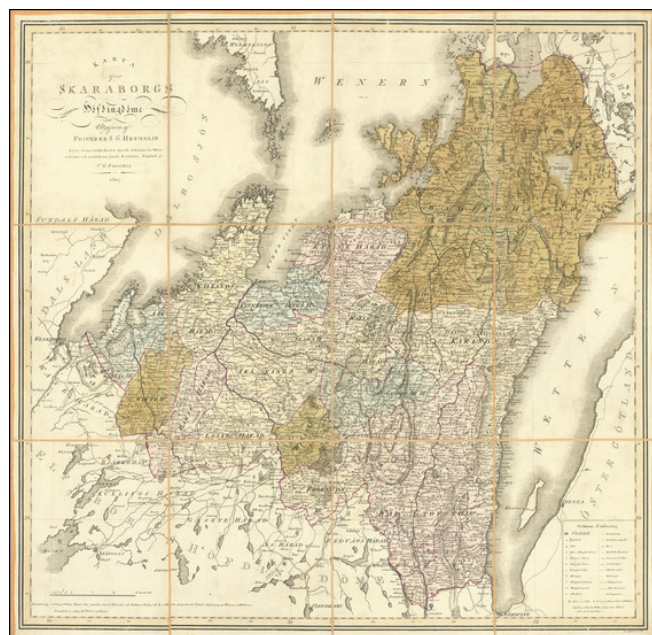

Barry Lawrence Ruderman Antique Maps Inc.

7407 La Jolla Boulevard
La Jolla, CA 92037

www.raremaps.com

(858) 551-8500
blr@raremaps.com

[Skaraborgs Chieftdom, Southwestern Sweden] Karta öfver Skaraborgs höfdingedöme . .. 1807

Stock#: 99086
Map Maker: Hermelin / Forssell
Date: 1807
Place: Stockholm
Color: Hand Colored
Condition: VG+
Size: 24.75 x 24 inches
Price: \$ 375.00

Description:

Rare 1807 folding map of Skaraborgs region of Southwestern Sweden, immediately north of Gotthenburg.

The map shows administrative divisions; lakes and other bodies of water shown by hachures.

The map is part of a landmark set of modern maps created by Samuel Gustaf Hermelin, in this instance, with the assistance of local mapmaker Carl Gustaf Forssell, who was born in Skaraborgs, but rose to prominence as a major Swedish mapmaker.

Detailed Condition:

Original publisher's hand coloring. Segmented and laid on linen.