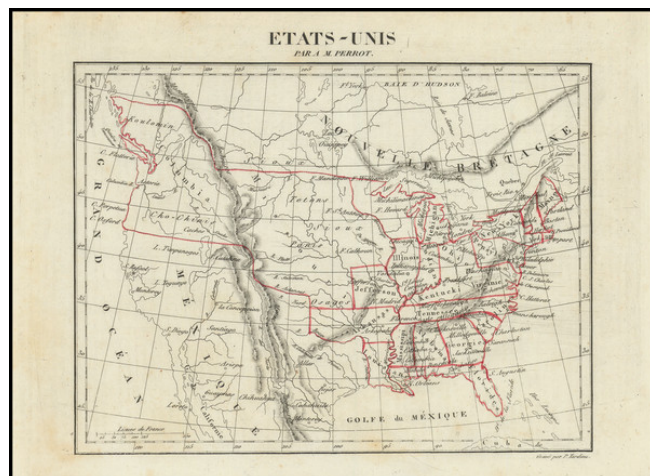

Barry Lawrence Ruderman Antique Maps Inc.

7407 La Jolla Boulevard
La Jolla, CA 92037

www.raremaps.com

(858) 551-8500
blr@raremaps.com

[Missouri named State of Jefferson] Etats-Unis par A.M. Perrot

Stock#: 99019
Map Maker: Perrot
Date: 1821
Place: Paris
Color: Uncolored
Condition: VG+
Size: 7.25 x 5.5 inches
Price: \$ 295.00

Description:

Missouri as the state of Jefferson

Fascinating early map of the United States, which names the present state of Missouri as Jefferson.

The outline color clearly delineates Missouri, as formed in 1821.

Other features include a 54-40 or fight boundary in Oregon Territory, which is called Columbia and the appearance of many Indian Tribes.

One of the very few maps to name the state of Jefferson.

Detailed Condition: