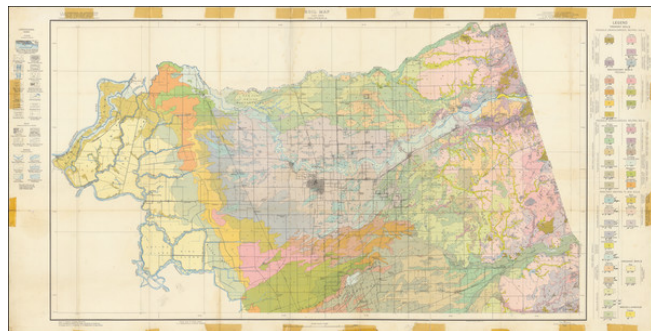

## Soil Map Lodi Area California

**Stock#:** 98805  
**Map Maker:** U.S. Department of Agriculture /  
Williams & Heintz Co.  
**Date:** 1932  
**Place:** Washington D.C.  
**Color:** Color  
**Condition:** Good  
**Size:** 37.9 x 21 inches  
**Price:** \$ 125.00

### Description:

Colorful soils map of the area around Lodi, California, published by the Bureau of Chemistry and Soils.