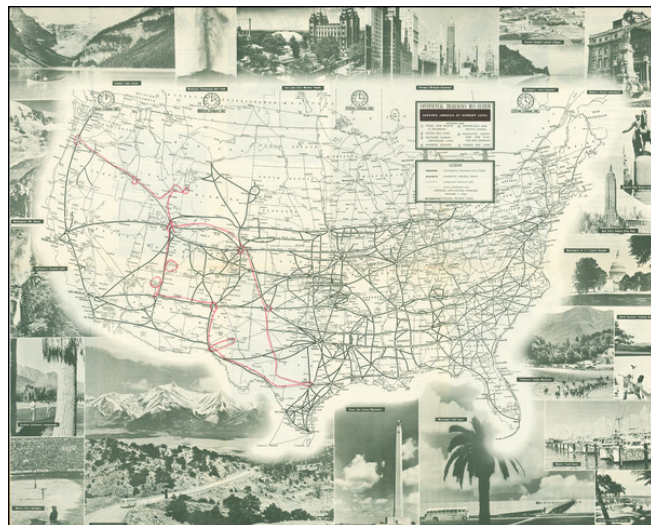

Barry Lawrence Ruderman Antique Maps Inc.

7407 La Jolla Boulevard
La Jolla, CA 92037

www.raremaps.com

(858) 551-8500
blr@raremaps.com

Look Where You're Going! Map of Continental Trailways Routes

Stock#: 98776
Map Maker: Continental Trailways
Date: 1954
Place: U.S.A. [Dallas?]
Color: Outline Color
Condition: VG
Size: 21.5 x 17.3 inches
Price: \$ 275.00

Description:

See the United States By Bus

A travel brochure issued by the Continental Trailways Company advertising their bus routes through America. The brochure features a map of the United States illustrated with Continental Trailway's many bus routes and affiliated lines that aid travel from major metropolitan areas. One of these routes appears to be annotated in red pencil, with tourist locations like the Grand Canyon and Carlsbad Caverns circled as well as what appears to be stops on the route in Flagstaff, Denver, El Paso, and San Antonio to name a few. These annotations suggest a contemporary use of this pamphlet by someone traveling on the Continental Trailways Bus System.

Around the map are photographs of locations people can visit using Continental Trailways to get there. Some popular locations include Yosemite, Chicago, the Empire State Building, and Tennessee's Smoky Mountains. An attractive map that fills one with a sense of wanderlust and desire to see the many offerings of America.

Detailed Condition:

Red pencil outline of routes taken between Portland and San Antonio. Light toning as pictured. Minor tears where folded.