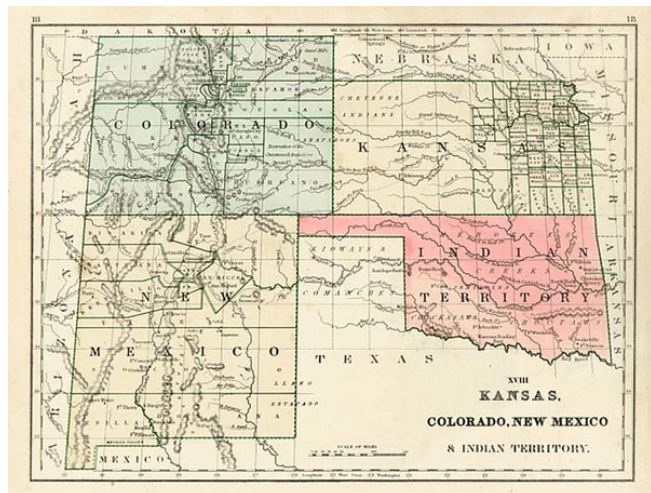

Barry Lawrence Ruderman Antique Maps Inc.

7407 La Jolla Boulevard
La Jolla, CA 92037

www.raremaps.com

(858) 551-8500
blr@raremaps.com

Kansas, Colorado, New Mexico & Indian Territory

Stock#: 9844
Map Maker: Rand McNally & Company
Date: 1865
Place: New York
Color: Hand Colored
Condition: VG+
Size: 10.5 x 8 inches
Price: SOLD

Description:

Interesting regional map, showing counties towns, rivers, lakes, mountains, railroad lines, trading posts, Indian Tribes and Reservations, Forts etc. On thick paper.

Detailed Condition: