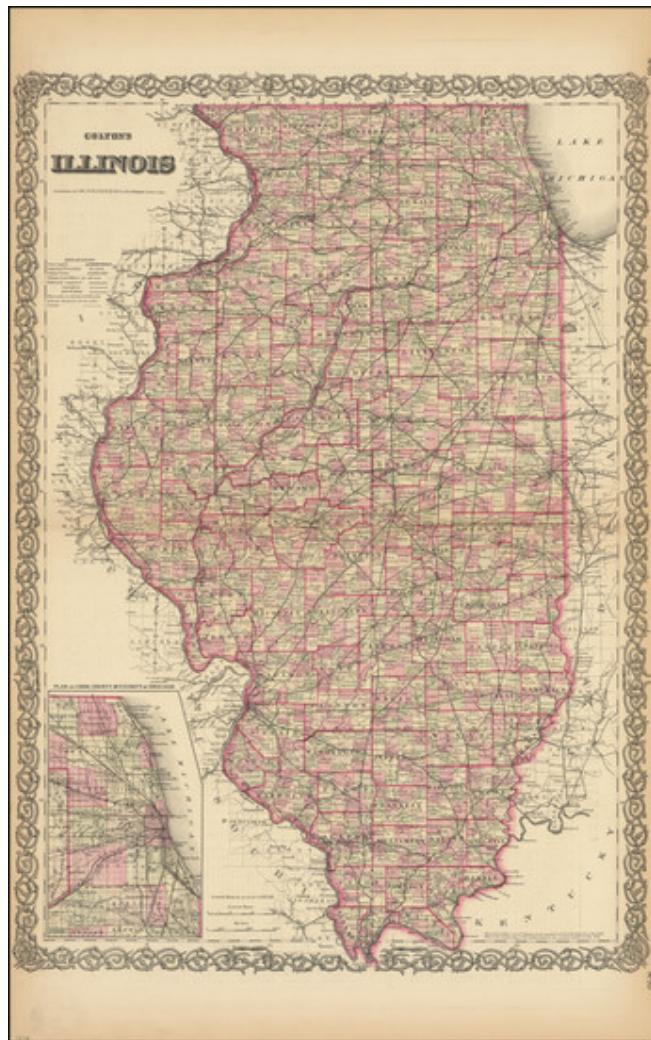

Barry Lawrence Ruderman Antique Maps Inc.

7407 La Jolla Boulevard
La Jolla, CA 92037

www.raremaps.com

(858) 551-8500
blr@raremaps.com

Colton's Illinois

Stock#: 98300
Map Maker: Colton
Date: 1878
Place: New York
Color: Hand Colored
Condition: VG
Size: 17.5 x 24 inches
Price: \$ 175.00

Description:

Detailed map of Illinois, colored by townships, published by GW & CB Colton.

The map shows roads, railroads, towns, villages, post offices, canals, rivers, lakes, stations and a host of other details.

Inset of Chicago vicinity in lower left corner. Decorative border. Large inset of Cook County & Vicinity of Chicago.

**Barry Lawrence Ruderman
Antique Maps Inc.**

7407 La Jolla Boulevard
La Jolla, CA 92037

www.raremaps.com

(858) 551-8500
blr@raremaps.com

Colton's Illinois

A terrific map, from Colton, one of the most prolific American mapmakers of the mid-19th Century.

Detailed Condition: