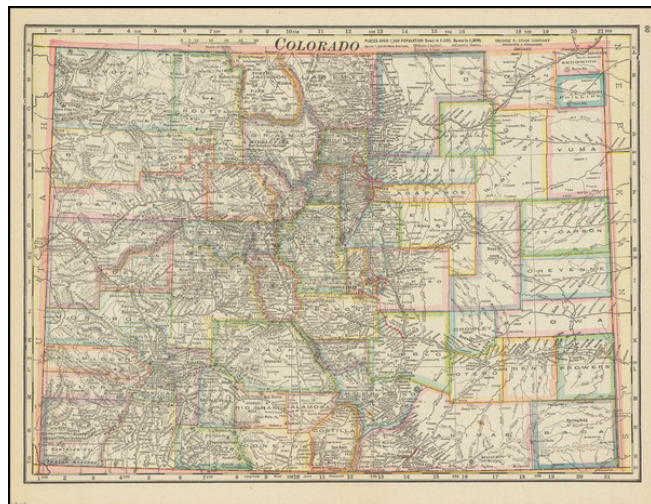

## Colorado

**Stock#:** 98290  
**Map Maker:** Cram  
**Date:** 1917  
**Place:** Chicago  
**Color:** Color  
**Condition:** VG+  
**Size:** 14 x 10.5 inches  
**Price:** \$ 125.00

### Description:

Detailed map of Colorado, from the early 20th Century

The map shows the following recently created counties:

- Moffat (1911)
- Cromley (1911)
- Alamosa (1913)