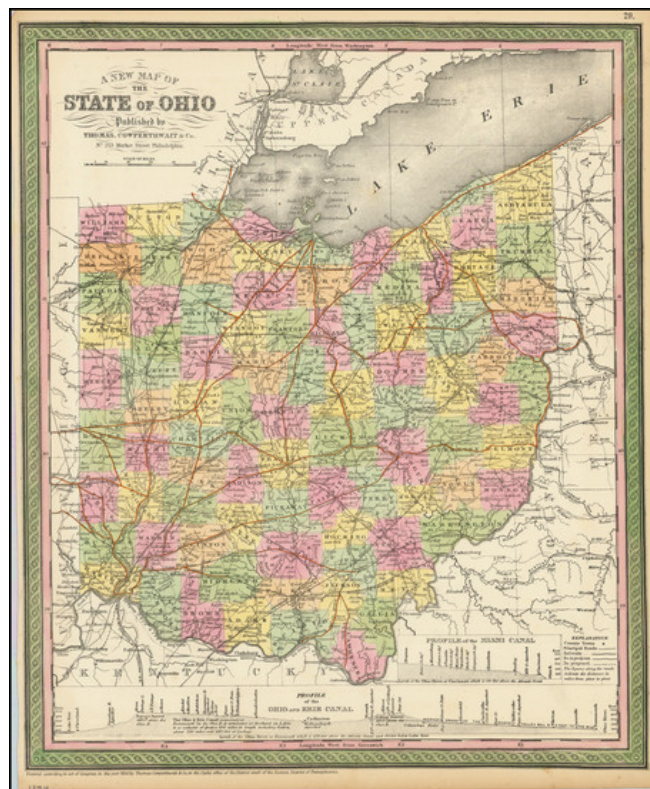

Barry Lawrence Ruderman Antique Maps Inc.

7407 La Jolla Boulevard
La Jolla, CA 92037

www.raremaps.com

(858) 551-8500
blr@raremaps.com

A New Map Of The State of Ohio . . .

Stock#: 98270
Map Maker: Thomas, Cowperthwait & Co.
Date: 1854
Place: Philadelphia
Color: Hand Colored
Condition: VG
Size: 13 x 16 inches
Price: \$ 175.00

Description:

Detailed and interesting map, hand-colored by county and showing towns, rivers, lakes, railroads, roads, distances, forts, etc.

Profile of Miami, Ohio and Erie Canals shown.

Detailed Condition:

Narrow lower left margin.