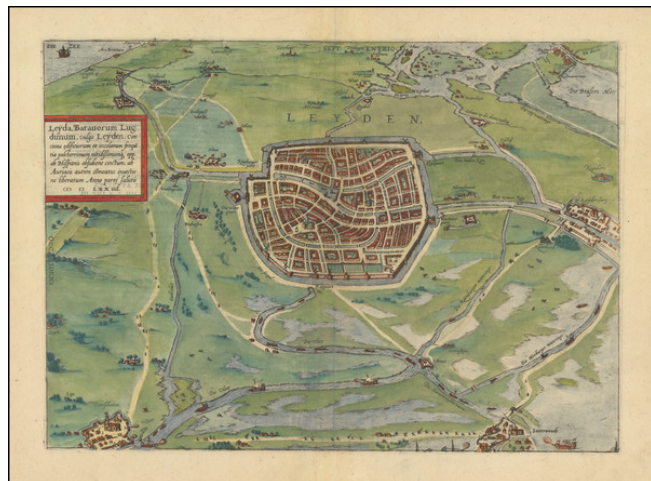

## [ Leiden ] Leyda, Batavorum Lugdunum, vulgo Leyden . . . M D LXXIII

**Stock#:** 98268  
**Map Maker:** Braun & Hogenberg  
**Date:** 1575  
**Place:** Cologne  
**Color:** Hand Colored  
**Condition:** VG+  
**Size:** 19.5 x 14 inches  
**Price:** \$ 495.00

### Description:

Fine early birdseye view of Leiden, and the neighboring towns of Voorschoten, Zoeterwoude and Leiderdorp.

From Braun & Hogenberg's *Civitates Orbis Terrarum*, the most important book of town plans and views published in the 16th century.