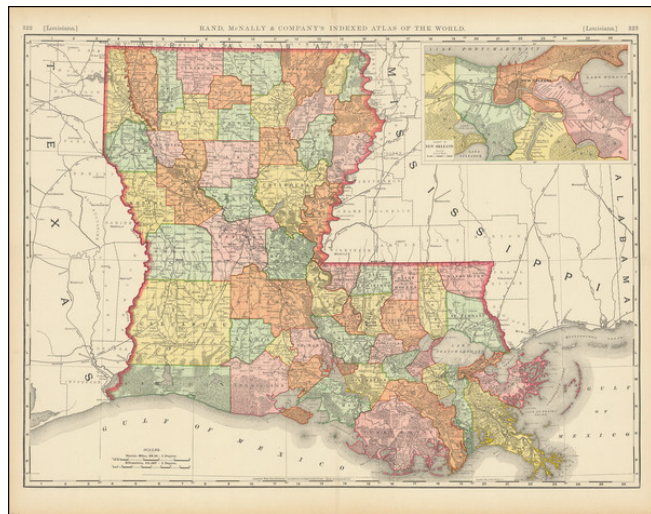

Barry Lawrence Ruderman Antique Maps Inc.

7407 La Jolla Boulevard
La Jolla, CA 92037

www.raremaps.com

(858) 551-8500
blr@raremaps.com

Louisiana

Stock#: 98115
Map Maker: Rand McNally & Company
Date: 1898
Place: Chicago
Color: Color
Condition: VG+
Size: 26 x 19 inches
Price: \$ 145.00

Description:

Highly detailed map of Louisiana showing Parishes, towns, railroads, lakes, etc.

Detailed Condition: