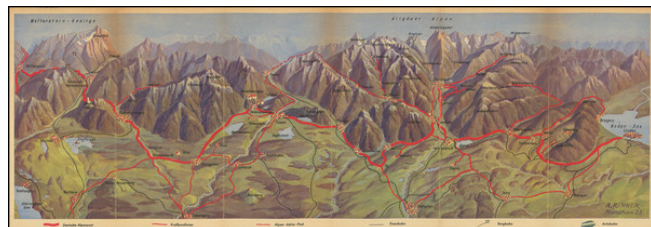

Stock#: 98061
Map Maker: Renner
Date: 1955 circa
Place: Munich
Color: Color
Condition: VG
Size: 23 x 7.5 inches
Price: \$ 245.00

Description:

Striking birdseye view style map of the Bavarian Alps, with showing roads between tourist points and towns in the high Alps to the Boden See and Starnberger See.

Centered on Neuschwanstein, the image captures the drama of the region.

Detailed Condition:

Minor toning on folds.