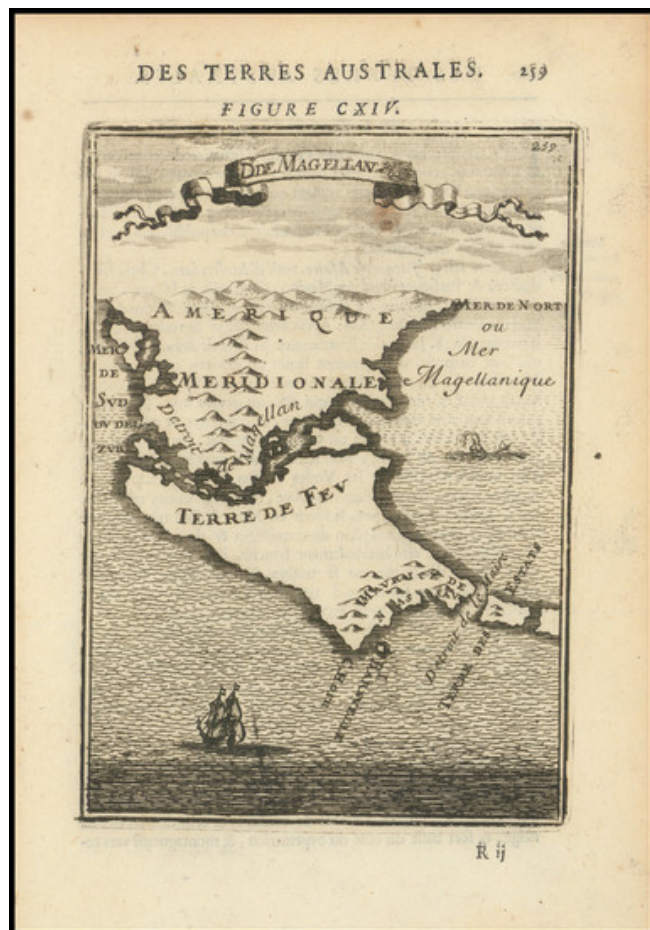

**Barry Lawrence Ruderman
Antique Maps Inc.**

7407 La Jolla Boulevard
La Jolla, CA 92037

www.raremaps.com

(858) 551-8500
blr@raremaps.com

[Straits of Magellan] Dt. De Magellan

Stock#: 98040
Map Maker: Mallet
Date: 1686
Place: Paris
Color: Uncolored
Condition: VG+
Size: 4.5 x 6 inches
Price: \$ 245.00

Description:

Detailed map of the region around the Straits of Magellan, from an early edition of Mallet's *Description De L'Univers*.

Detailed Condition: