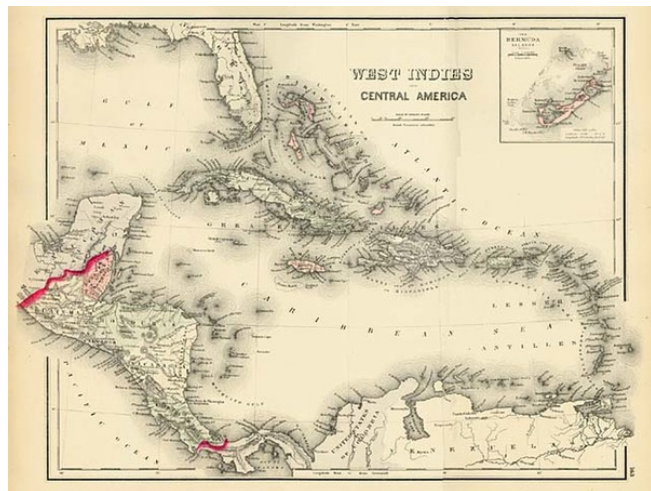

**Barry Lawrence Ruderman  
Antique Maps Inc.**

7407 La Jolla Boulevard  
La Jolla, CA 92037

[www.raremaps.com](http://www.raremaps.com)

(858) 551-8500  
[blr@raremaps.com](mailto:blr@raremaps.com)

---

**West Indies and Central America [Bermuda inset]**

**Stock#:** 9802  
**Map Maker:** Gray  
**Date:** 1876  
**Place:** Philadelphia  
**Color:** Hand Colored  
**Condition:** VG+  
**Size:** 16 x 12 inches  
**Price:** SOLD

**Description:**

Detailed map of Central America and the Caribbean, hand colored by islands. Includes inset of Bermuda.