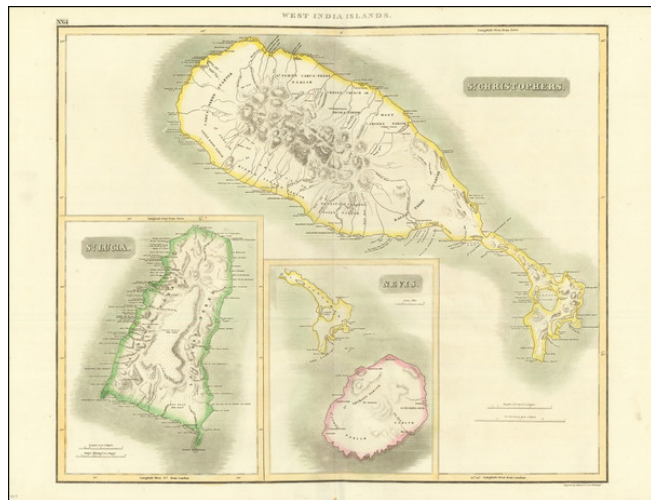

## St. Christophers [with] St. Lucia [with] Nevis

**Stock#:** 97960  
**Map Maker:** Thomson  
**Date:** 1815  
**Place:** Edinburgh  
**Color:** Hand Colored  
**Condition:** VG  
**Size:** 23 x 19.5 inches  
**Price:** \$ 245.00

### Description:

Detailed map of St. Christophers, Nevis and St. Lucia, each with excellent geographical and topographical detail.

One of the best large format English atlas maps of the period.