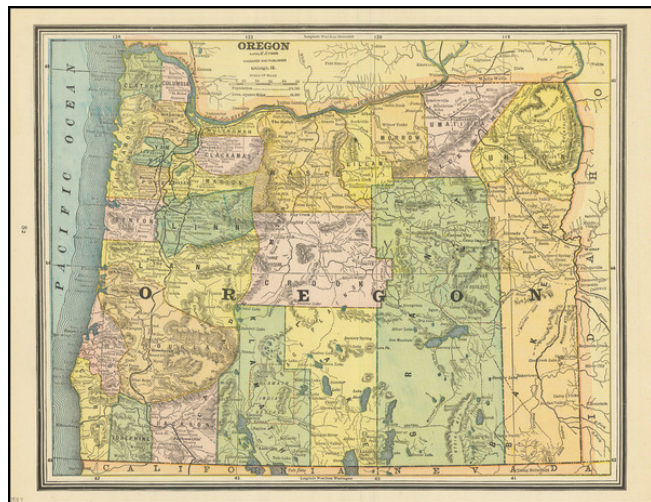

## Oregon

**Stock#:** 97936  
**Map Maker:** Cram  
**Date:** 1887  
**Place:** Chicago  
**Color:** Color  
**Condition:** VG+  
**Size:** 9.5 x 12 inches  
**Price:** \$ 145.00

### Description:

Antique map of Oregon, showing many cities, towns, rivers, lakes, mountain ranges, and railroads.