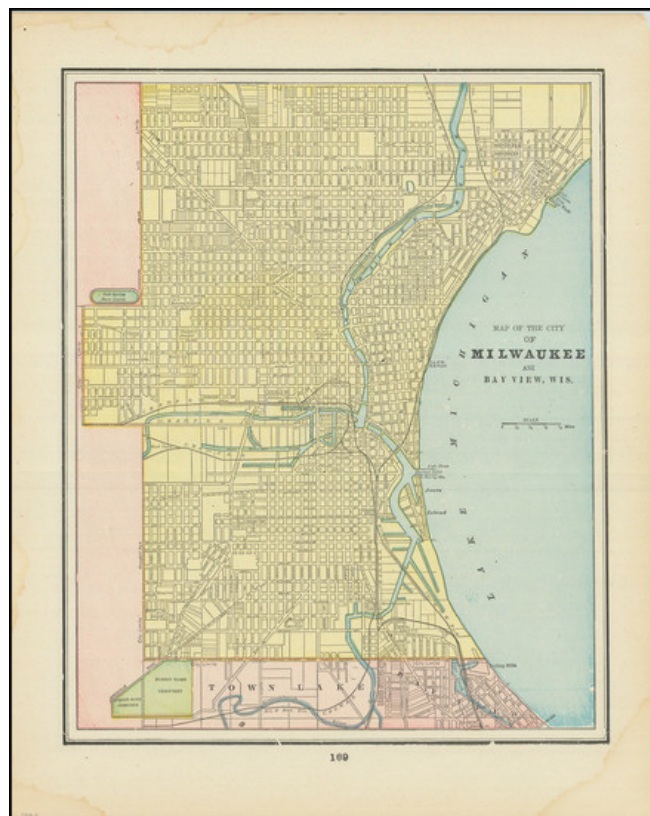

## Map of Milwaukee . . .

**Stock#:** 97775  
**Map Maker:** Cram  
**Date:** 1899  
**Place:** Chicago  
**Color:** Color  
**Condition:** VG  
**Size:** 13.5 x 20 inches  
**Price:** \$ 145.00

### Description:

Detailed city map of Milwaukee, showing streets, rail lines, street cars, parks, buildings, light houses, shops, government buildings, bridges and other details.

An excellent large format map of the city, from one of the leading American map makers of the late 19th Century.