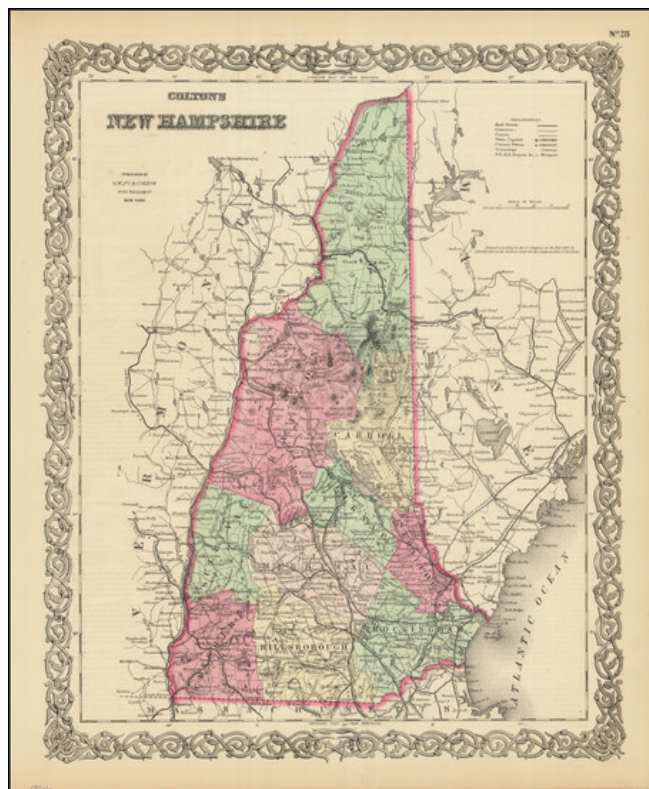

Barry Lawrence Ruderman Antique Maps Inc.

7407 La Jolla Boulevard
La Jolla, CA 92037

www.raremaps.com

(858) 551-8500
blr@raremaps.com

Colton's New Hampshire

Stock#: 97757
Map Maker: Colton
Date: 1866
Place: New York
Color: Hand Colored
Condition: VG+
Size: 13 x 15.5 inches
Price: \$ 145.00

Description:

Detailed map of New Hampshire, colored by townships. Shows towns, counties, townships, post offices, depots, rivers, railroads, and substantial additional details.

Decorative border.

A terrific map from Colton, one of the most prolific American mapmakers of the mid-19th Century.