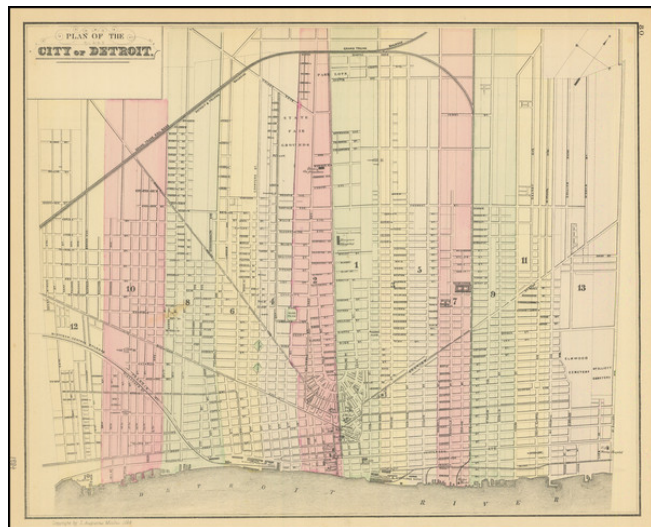

Barry Lawrence Ruderman Antique Maps Inc.

7407 La Jolla Boulevard
La Jolla, CA 92037

www.raremaps.com

(858) 551-8500
blr@raremaps.com

Plan of Detroit

Stock#: 97653
Map Maker: Mitchell Jr.
Date: 1884
Place: Philadelphia
Color: Hand Colored
Condition: VG+
Size: 14 x 11 inches
Price: \$ 145.00

Description:

Detailed map of the city of Detroit, hand colored by wards.

Shows the Michigan Central RR and Depot, Detroit & Milwaukee RR and Depot, Michigan Exchange, Biddle House, Post Office, Masonic Hall, Board of Trade, Water Works, Harper Hospital, Crawford Park, Grand Trunk RR, Monroe & Toledo RR, City Hall, Music Hall, Opera House and a number of other early features.

The second state of the first map of Detroit to appear in a commercial atlas.

Detailed Condition:

Original hand-color.