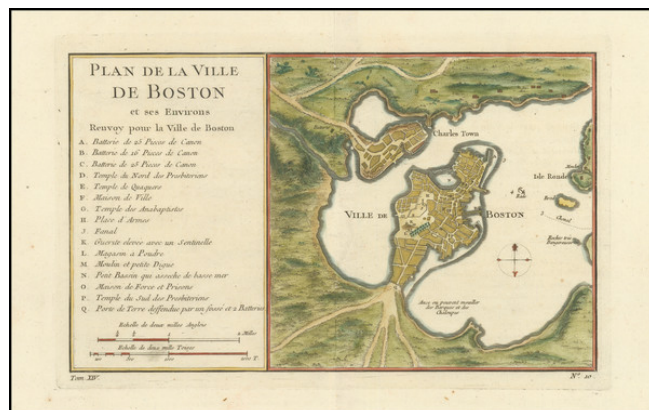

Barry Lawrence Ruderman Antique Maps Inc.

7407 La Jolla Boulevard
La Jolla, CA 92037

www.raremaps.com

(858) 551-8500
blr@raremaps.com

Plan De La Ville De Boston et ses Environs

Stock#: 97617
Map Maker: Bellin
Date: 1764
Place: Paris
Color: Uncolored
Condition: VG+
Size: 11 x 6.5 inches
Price: \$ 395.00

Description:

One of the earliest obtainable town plans of Boston, from Bellin's *Histoire General des Voyages*.

Shows Boston 12 years prior to the start of the American Revolution.

Detailed Condition: