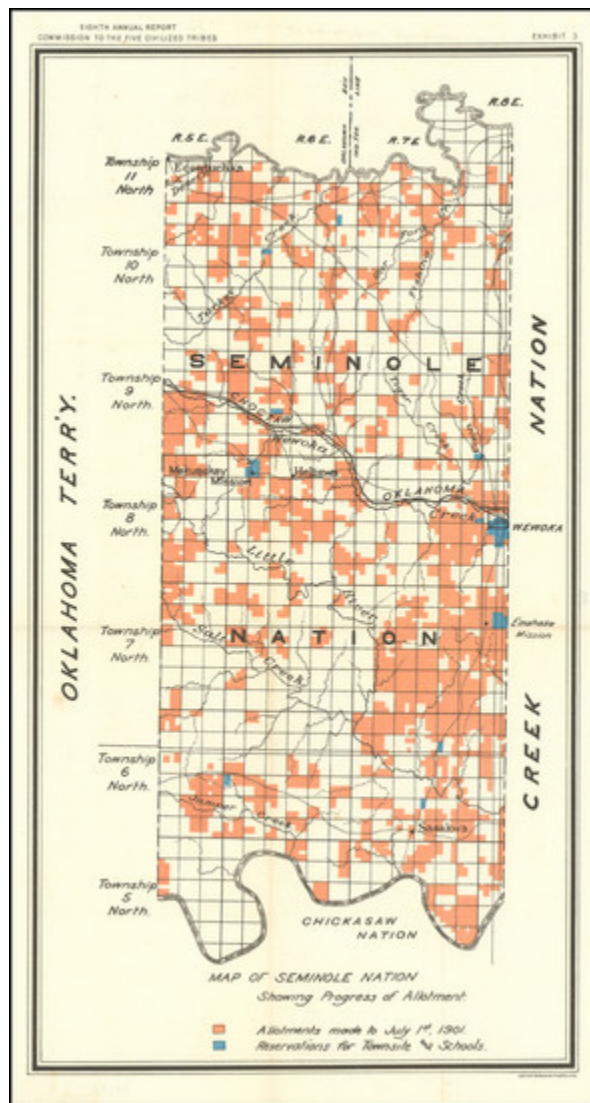

## Map of Seminole Nation Showing Progress of Allotment.

**Stock#:** 97446  
**Map Maker:** United States Department of the Interior  
**Date:** 1901  
**Place:** Washington  
**Color:** Color  
**Condition:** VG  
**Size:** 10 x 19 inches  
**Price:** \$ 145.00

### Description:

Survey map tracking allotments in Seminole Nation prepared for the Eighth Annual Report for the Commission to the Five Civilized Tribes. Here, 845 40-acre allotments have been made, almost one-third of the total to be made. The boarding schools of Mekasukey and Emahaka as well as the townsites of Econtuchka, Wewoka, and Sasakwa are shown.

**Barry Lawrence Ruderman  
Antique Maps Inc.**

7407 La Jolla Boulevard  
La Jolla, CA 92037

[www.raremaps.com](http://www.raremaps.com)

(858) 551-8500  
[blr@raremaps.com](mailto:blr@raremaps.com)

---

**Map of Seminole Nation Showing Progress of Allotment.**