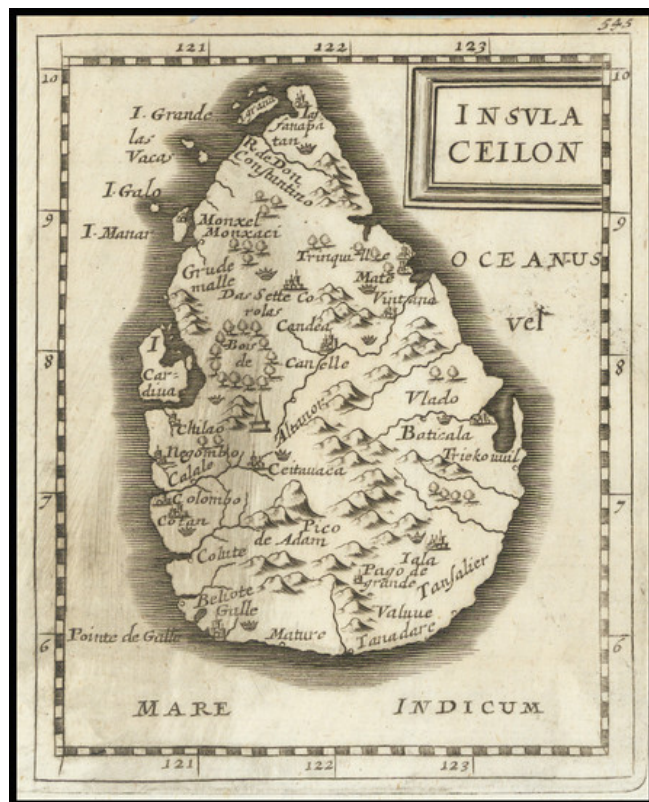

## [ Sri Lanka ] Insula Ceilon

**Stock#:** 97230  
**Map Maker:** Du Val / Hoffmann  
**Date:** 1681  
**Place:** Nuremberg  
**Color:** Uncolored  
**Condition:** See Description  
**Size:** 4 x 5 inches  
**Price:** \$ 175.00

### Description:

Fine early map of Sri Lanka, from the Nuremberg edition of Du Val's atlas, *Le Monde Terreste, ou la Geographie Universelle*, which initially appeared in Paris in 1660.

During the 17th century, cartography became an increasingly refined discipline, with Pierre Du Val's atlases gaining recognition for their detail and accuracy. Du Val's original atlas was translated into German version Johann Christoff Beer in 1678 and by Johann Hoffmann in 1681.

The higher plate number used for this 1681 map differentiates it from its 1678 predecessor.