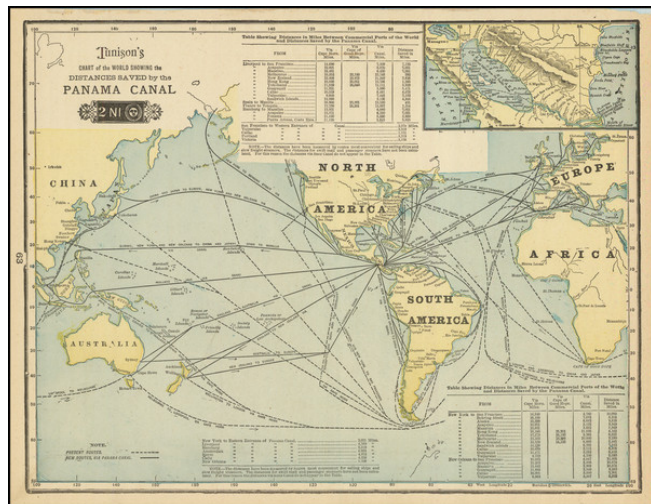

Barry Lawrence Ruderman Antique Maps Inc.

7407 La Jolla Boulevard
La Jolla, CA 92037

www.raremaps.com

(858) 551-8500
blr@raremaps.com

Tunison's Chart of the World Showing the Distances Saved By The Panama Canal

Stock#: 97140
Map Maker: Tunison
Date: 1886
Place: Jacksonville, IL
Color: Color
Condition: VG
Size: 13.5 x 10.3 inches
Price: \$ 125.00

Description:

Fascinating map of the world, highlighting the importance of the Panama Canal with regard to transoceanic trade and transit.