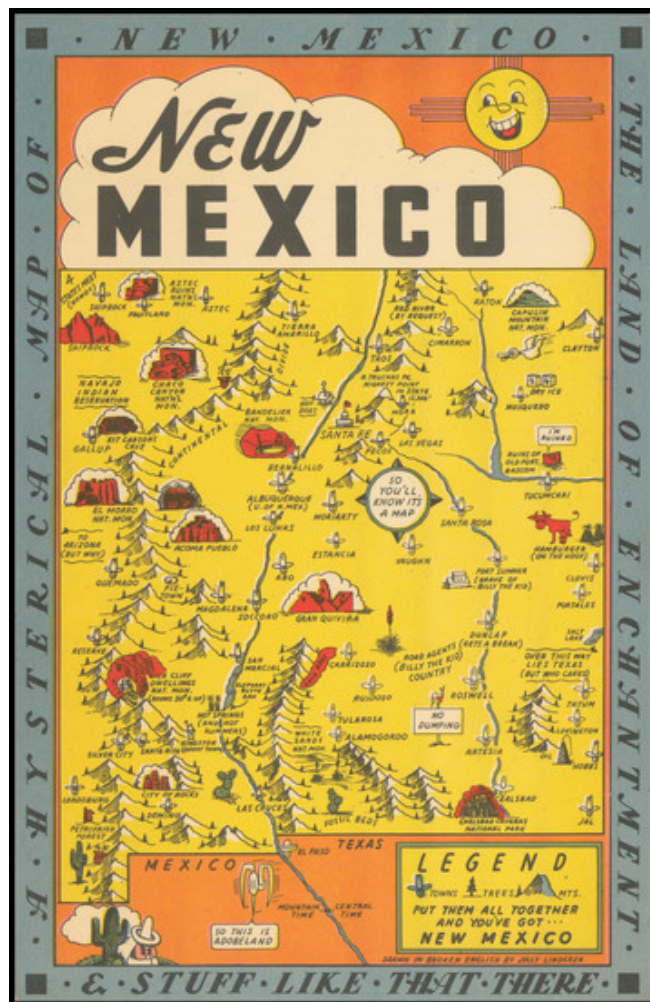

Barry Lawrence Ruderman Antique Maps Inc.

7407 La Jolla Boulevard
La Jolla, CA 92037

www.raremaps.com

(858) 551-8500
blr@raremaps.com

A Hysterical Map of New Mexico Land of Enchantment & Stuff Like That Here

Stock#: 97121
Map Maker: Lindgren Brothers
Date: 1945 circa
Place: Spokane, WA
Color: Color
Condition: VG
Size: 5.5 x 8.5 inches
Price: SOLD

Description:

Rare promotional postcard map of New Mexico by Jolly Lindgren, published by the Lindgren-Turner Co. of Spokane.

"Drawn in Broken Emngliksh by Jolly Lindgren," this comic pictorial map is full of puns and comic vignettes.

The Lindgren Brothers issued a number of other silly whimsical maps of national parks and other parts of the West.

Detailed Condition:

King-Size Mapcard.