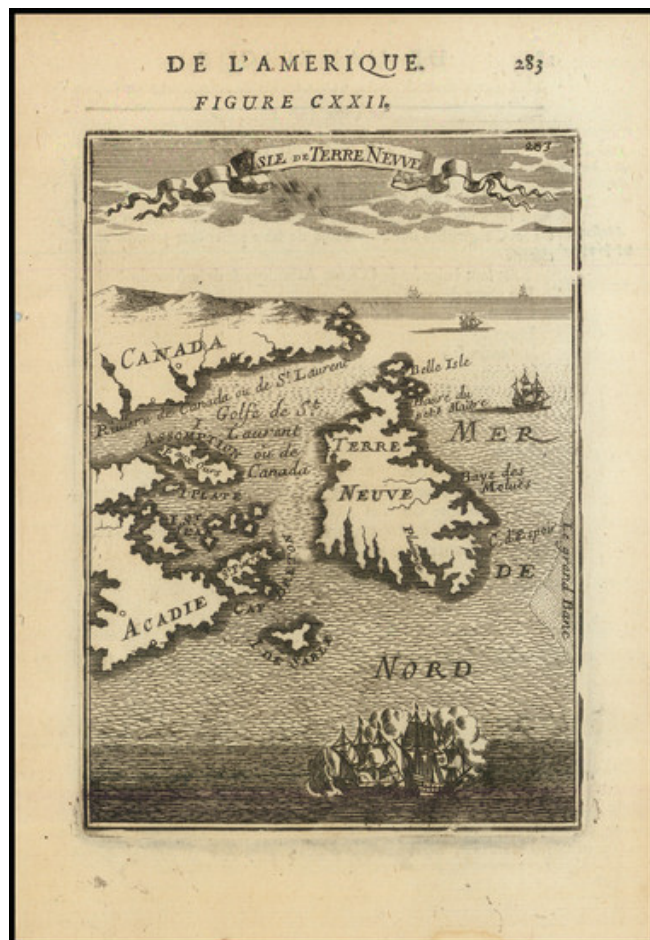

Barry Lawrence Ruderman Antique Maps Inc.

7407 La Jolla Boulevard
La Jolla, CA 92037

www.raremaps.com

(858) 551-8500
blr@raremaps.com

Isle de Terre Neuve

Stock#: 96891
Map Maker: Mallet
Date: 1684
Place: Frankfurt
Color: Uncolored
Condition: VG+
Size: 4.5 x 6 inches
Price: \$ 195.00

Description:

Striking map of Newfoundland, the Gulf of St. Lawrence and contiguous parts of Canada, with numerous sailing ships. Includes a number of islands and place names.

From the first French edition of Mallet's *Description De L'Univers*.