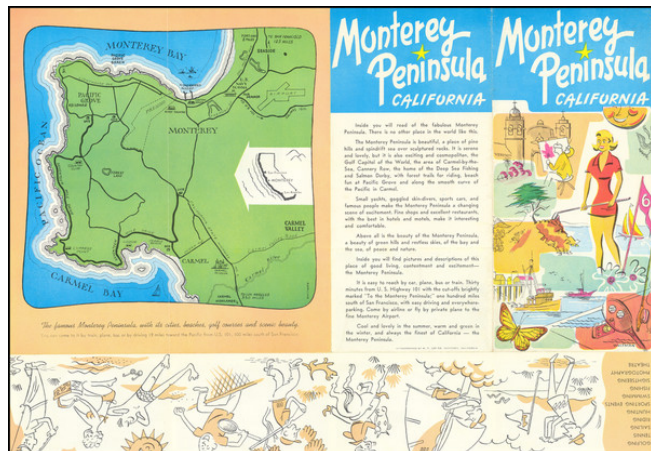

Barry Lawrence Ruderman Antique Maps Inc.

7407 La Jolla Boulevard
La Jolla, CA 92037

www.raremaps.com

(858) 551-8500
blr@raremaps.com

Monterey Peninsula California

Stock#: 96837
Map Maker: Lee
Date: 1960 circa
Place: Monterey
Color: Color
Condition: VG
Size: 16 x 11.2 inches
Price: \$ 125.00

Description:

Lively pictorial promotional map of the Monterey Peninsula, lithographed by W.T. Lee Co., with artwork credited to "Whitman."

Includes colorful photos on verso.

Detailed Condition: