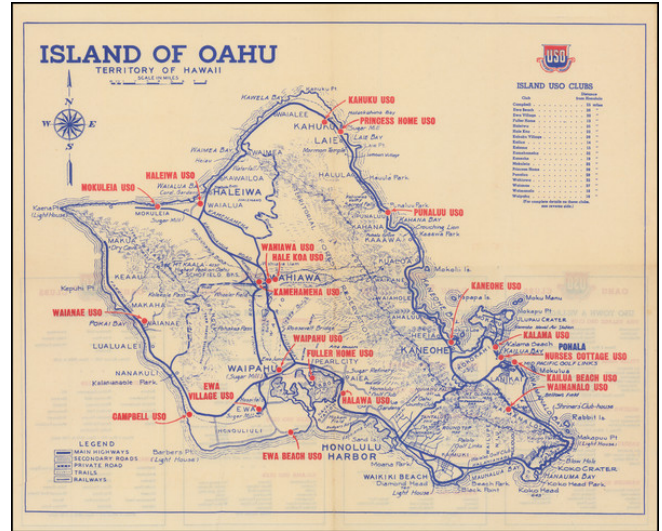

Barry Lawrence Ruderman Antique Maps Inc.

7407 La Jolla Boulevard
La Jolla, CA 92037

www.raremaps.com

(858) 551-8500
blr@raremaps.com

Island of Oahu Territory of Hawaii

Stock#: 96631
Map Maker: USO
Date: 1945
Place: n.p.
Color: Outline Color
Condition: VG+
Size: 16.5 x 13 inches
Price: \$ 295.00

Description:

Rare American USO map, locating the various USO clubs around the Island of Oahu.

USO clubs are located in red, with a nice topographical map of the island below.

Detailed Condition: