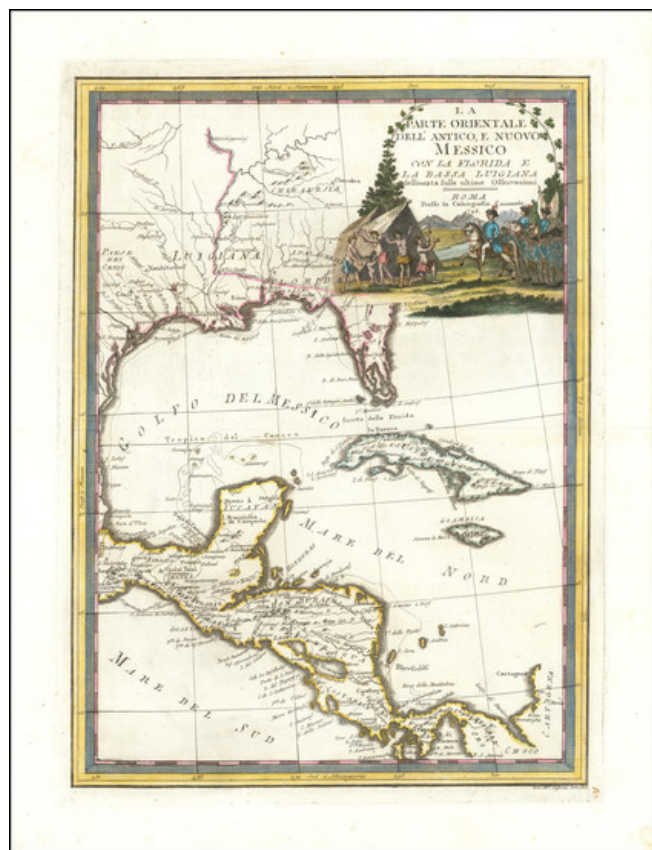

**Barry Lawrence Ruderman  
Antique Maps Inc.**

7407 La Jolla Boulevard  
La Jolla, CA 92037

www.raremaps.com

(858) 551-8500  
blr@raremaps.com

**La Parte Orientale Dell'Antico, E Nuovo Messico Con Florida E La Bassa Luigiana . . .  
1798**

**Stock#:** 95815  
**Map Maker:** Cassini  
**Date:** 1798  
**Place:** Rome  
**Color:** Hand Colored  
**Condition:** VG+  
**Size:** 14 x 19 inches  
**Price:** \$ 1,400.00

**Description:**

Striking full color example of Cassini's map of the Southeast Part of the US, Central America, Cuba and Jamaica.

Florida is shown as an Archipelago. A number of place names appear in Texas. Interesting detail throughout. Marvelous cartouche shows the Spanish Conquistadors approaching a village of Native Americans.

Cassini's Atlas is one of the last great decorative works and maps from this atlas are now rare on the market. A striking full color example, with wide clean margins.

**Detailed Condition:**