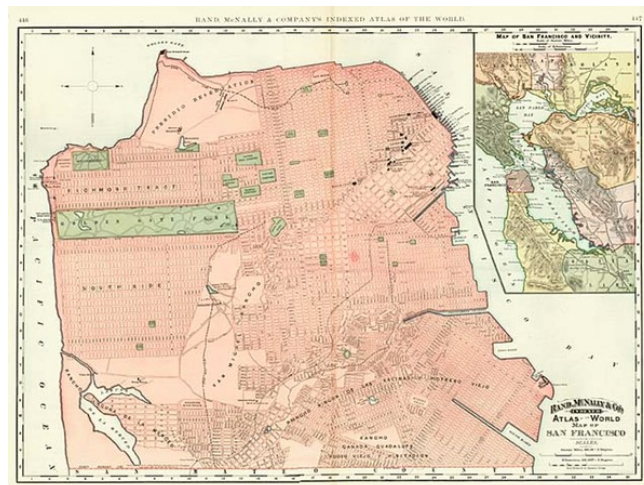

## Map of San Francisco

**Stock#:** 9581  
**Map Maker:** Rand & McNally  
**Date:** 1891  
**Place:** Chicago  
**Color:** Color  
**Condition:** Fine  
**Size:** 26 x 19 inches  
**Price:** SOLD

### Description:

Large format highly detailed map of San Francisco, showing towns, wharfs, rail lines, street car lines, roads, buildings, etc. Large inset of SF Bay. The best large format map of San Francisco to appear in a 19th Century Commercial Atlas. A fine example of this highly detailed map, from Rand McNally's Indexed Atlas of the World, perhaps the best large format late 19th Century Atlas published in America.