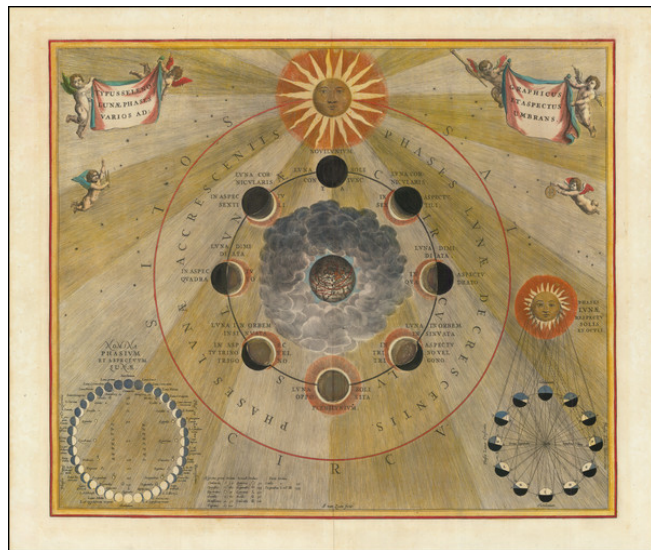

**Stock#:** 95809  
**Map Maker:** Cellarius  
**Date:** 1660  
**Place:** Amsterdam  
**Color:** Hand Colored  
**Condition:** VG  
**Size:** 20 x 17 inches  
**Price:** \$ 2,800.00

**Description:**

***Selenographic Phases of the Moon Based Upon The Writings of Tycho Brahe***

Striking celestial chart, showing the selenographic phases of the moon, from Cellarius' *Harmonia Macrocosmica seu Atlas Universalis et Novus*, generally considered the greatest celestial atlas ever published.

This plate describes the phases of the moon as we now understand them, offered by Cellarius as a contrast to the Ptolomeic explanation for the phases of the moon with multiple orbits or "epicycles," which had dominated Astronomical theory prior to the 17th century. The image shows a Tychonian point of view, with the sun, moon, and the stars orbiting around the earth. The explanation for the phases of the moon is readily apparent here with the Sun's magnificent rays that streak out across the page. In the bottom left is a day-by-day accounting of the phases, while the lower right uses tangential lines to show that half of the moon is always in light, but that the angle visible from Earth is what changes.

Andreas Cellarius *Harmonia Macrocosmica* (first published in 1660) is generally regarded as one of the most spectacular cosmographical atlases that was published in the second half of the seventeenth century. The atlas was published in 1660 and 1661 by the Amsterdam publisher Johannes Janssonius (1588-1664), as a cosmographical supplement to his *Atlas Novus*. Andreas Cellarius had already started working on this atlas before 1647 and intended it to be a historical introduction for a two-volume treatise on cosmography but the second part was never published.