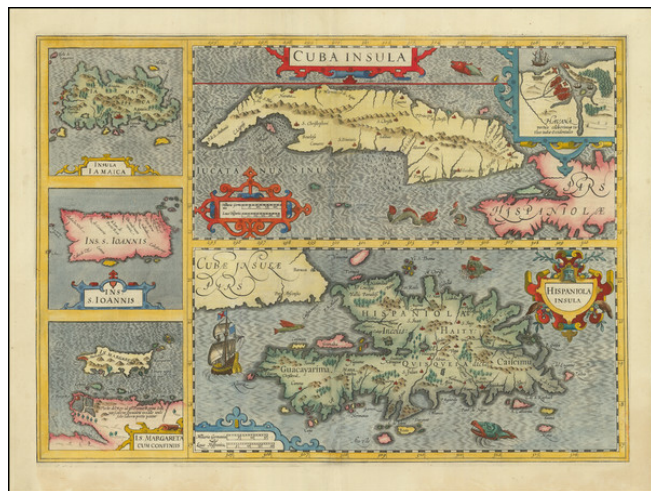

**Barry Lawrence Ruderman  
Antique Maps Inc.**

7407 La Jolla Boulevard  
La Jolla, CA 92037

www.raremaps.com

(858) 551-8500  
blr@raremaps.com

---

**Cuba Insula [with] Hispaniola Insula [with] Insula Jamaica [with] Ins. S. Ioannis [with]  
I.S. Margareta Cum Confiniis**

**Stock#:** 95802  
**Map Maker:** Hondius - Mercator  
**Date:** 1619  
**Place:** Amsterdam  
**Color:** Hand Colored  
**Condition:** VG+  
**Size:** 19.5 x 14 inches  
**Price:** \$ 1,100.00

**Description:**

Nice example of the Mercator-Hondius maps of Cuba, Puerto Rico, Hispaniola and Jamaica, with inset of Havana.

A highly decorative map of the islands, embellished with sea monsters and sailing ships.

**Detailed Condition:**