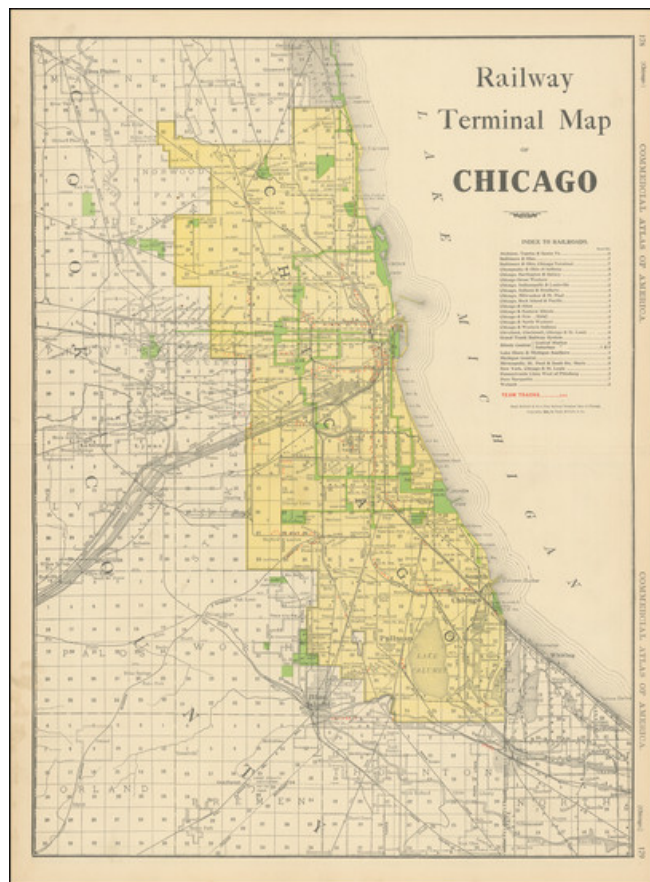

Barry Lawrence Ruderman Antique Maps Inc.

7407 La Jolla Boulevard
La Jolla, CA 92037

www.raremaps.com

(858) 551-8500
blr@raremaps.com

Railway Terminal Map of Chicago

Stock#: 95751
Map Maker: Rand McNally & Company
Date: 1912
Place: Chicago
Color: Color
Condition: VG+
Size: 19.5 x 26 inches
Price: \$ 195.00

Description:

Rand McNally's map of Chicago was the largest railway terminal map of Chicago to appear in a general Commercial Atlas during the period.

Reflects the growing importance of Chicago in the US.