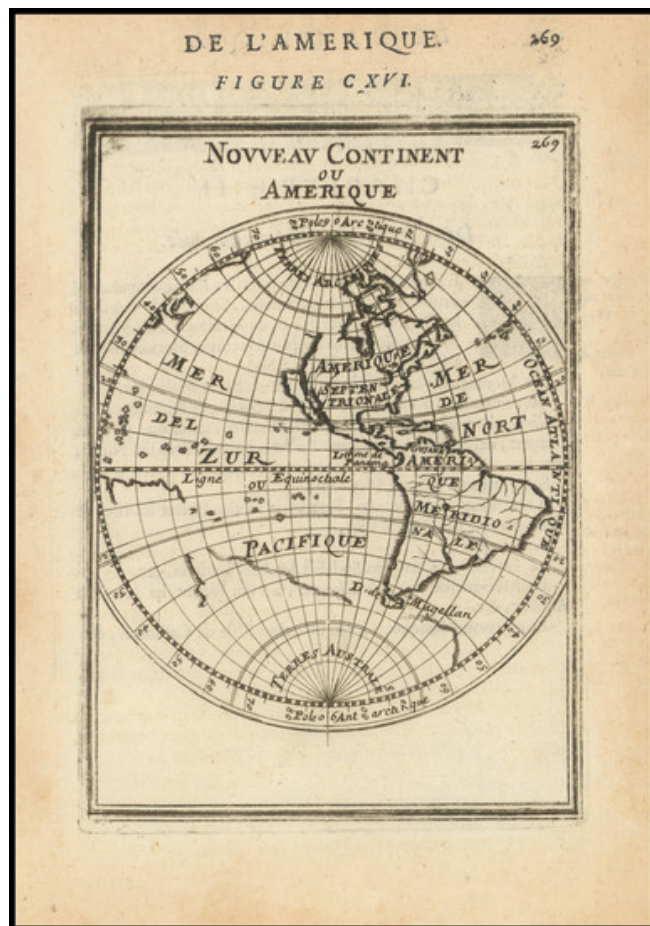

Barry Lawrence Ruderman Antique Maps Inc.

7407 La Jolla Boulevard
La Jolla, CA 92037

www.raremaps.com

(858) 551-8500
blr@raremaps.com

Nouveau Continent ou Amerique (California shown as an Island)

Stock#: 95735
Map Maker: Mallet
Date: 1683
Place: Paris
Color: Uncolored
Condition: VG+
Size: 4 x 6 inches
Price: \$ 225.00

Description:

Fine map of North America, published by Mallet in his multi-volume *Description de l'Univers*, first published in Paris in 1683.

California is shown as an Island. The Northwest Coast of America is unknown. The Great Lakes are incomplete and only starting to form. The Gulf Coast extends too far west. South America is still too wide.

An unknown Southern Continent is shown, along with a very incomplete Australian Coastline.

Detailed Condition: