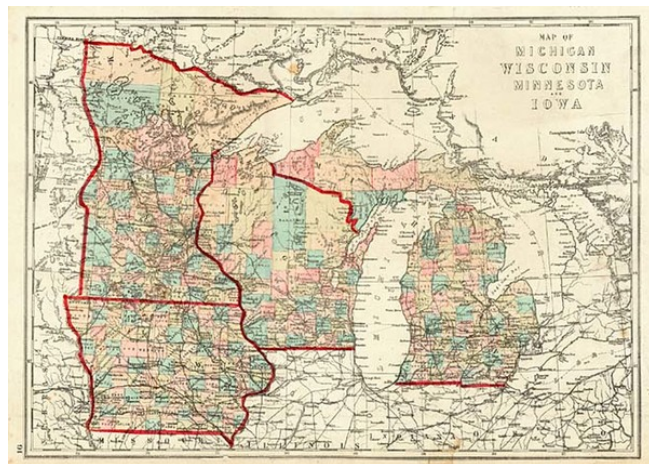

## Map of Michigan, Wisconsin, Minnesota and Iowa

**Stock#:** 9444  
**Map Maker:** Williams  
**Date:** 1873  
**Place:** New York  
**Color:** Color  
**Condition:** VG+  
**Size:** 17 x 13 inches  
**Price:** SOLD

### Description:

Scarce regional map, colored by counties and showing towns, mountains, rivers, railroads, etc. This map was originally engraved in the late 1850s as part of a wall map by Rogers & Johnston, and represents a unique and long running collaboration between American and British cartographic publishers.