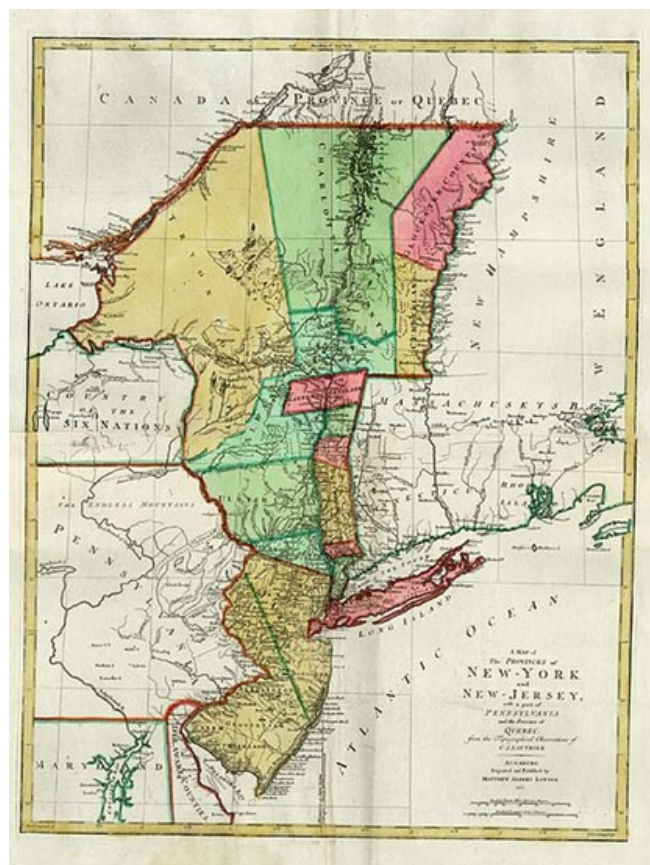

## A Map of the Provinces of New-York and New-Jersey, with a part of Pennsylvania and the Province of Québec.

**Stock#:** 9404  
**Map Maker:** Lotter  
**Date:** 1777  
**Place:** Augsburg  
**Color:** Hand Colored  
**Condition:** VG+  
**Size:** 30 x 22 inches  
**Price:** SOLD

### Description:

Highly detailed map of parts of Delaware Bay, New Jersey, New England, New York, Pennsylvania, the Country of the Six Nations and Vermont, based upon a map of same title by C.J. Sauthier, one of the primary English map makers during the American Revolution. The map is at a scale of 1 mile to 16 inches and includes remarkable detail. Vermont is shown as part of Canada. Highly detailed and interesting map of the Northeast.